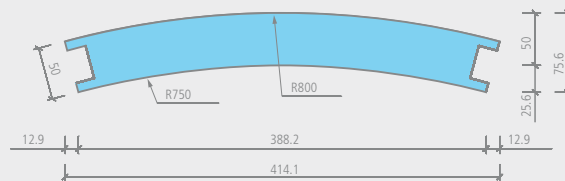

-  Moltoromo straight wall segment, 600 mm
 - Inside: approx. 1.56 m²
 - Outside: approx. 1.56 m²

Technical drawings

wedi *Moltoromo* | angled wall segment

Description	Length x width x height	Packing unit	Order no.
wedi Moltoromo angled wall segment	300 x 300 x 2600 mm	1 unit	07-64-49/002

-  Moltoromo curved wall segment,
diameter 500 mm
- Inside: approx. 1.02 m²
- Outside: approx. 1.23 m²

Technical drawings

Moltoromo modular shower screen system

wedi *Moltoromo* | curved wall segment, diameter 1000 mm

👤 2 x labour

m² Moltoromo curved wall segment, diameter 1000 mm

• Inside: approx. 1.02 m²

• Outside: approx. 1.12 m²

Technical drawings

wedi *Moltoromo* | curved wall segment, diameter 1500 mm

Description	Length x width x height	Packing unit	Order no.
wedi Moltoromo curved wall segment, diameter 1500 mm	414,1/75,6 x 50 x 2600 mm	1 unit	07-64-49/001

! • Delivery time is approx. 4 – 5 weeks.

🔧 • 1 wall segment + 2 springs

👤 2 x labour

m² Moltoromo curved wall segment, diameter 1500 mm

• Inside: approx. 1.02 m²

• Outside: approx. 1.12 m²

Technical drawings