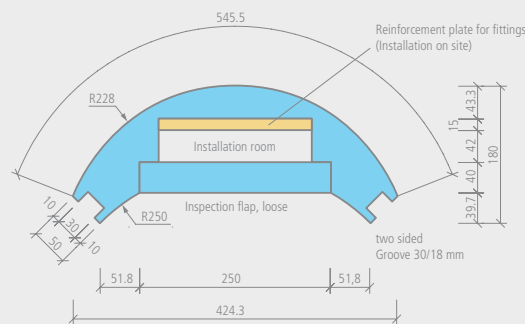

Technical drawings