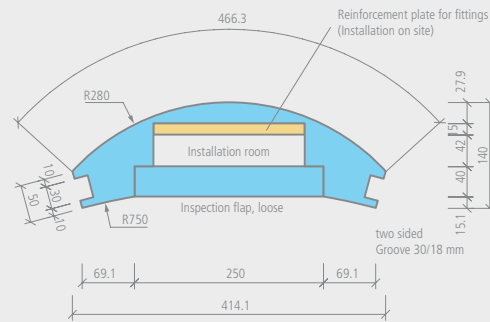

07-64-49/014

! • Delivery time is approx. 4 – 5 weeks.

🔧 • 1 supply segment + 2 springs

👷 • 2 x labour

m² Moltoromo curved duct segment,
diameter 1500 mm

• Inside: approx. 1.00 m²

• Outside: approx. 1.21 m²

Technical drawings

wedi *Moltoromo* | corner profile

Description

wedi Moltoromo corner profile, inside radius 180 mm

Length x width x height

Packing unit

Order no.

200 x 200 x 2600 mm

1 unit

07-64-49/010

! • Delivery time is approx. 4 – 5 weeks.

🔧 • 1 corner profile

m² Moltoromo corner profile,
inside radius 180 mm

• Inside: approx. 0.68 m²

Technical drawings

Moltoromo modular shower screen system