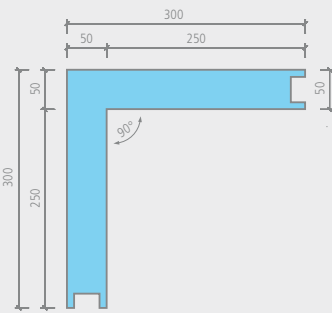

Technical drawings