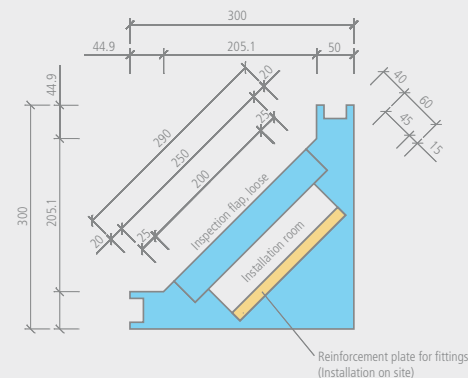

! • Delivery time is approx. 4 – 5 weeks.

👉 • 1 supply segment + 2 springs

👤 2 x labour

m² Moltoromo angled duct segment

- Inside: approx. 0.89 m²
- Outside: approx. 1.56 m²

Technical drawings

Moltoromo modular shower screen system