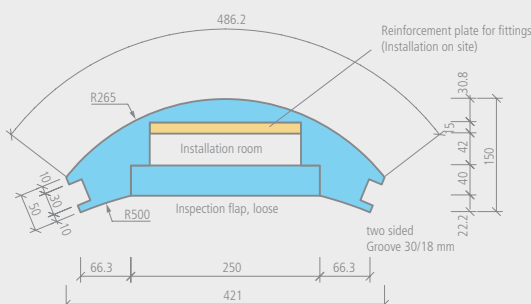

Technical drawings