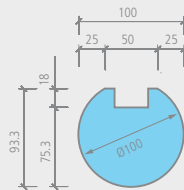

Technical drawings

wedi *Moltoromo* | corner profile

Description

wedi Moltoromo corner profile, inside radius 180 mm

Length x width x height

Packing unit

Order no.

200 x 200 x 2600 mm

wedi *Moltoromo* | centered end profile

Description	Length x width x height	Packing unit	Order no.
wedi Moltoromo centered end profile	93,3 x 100 x 2600 mm	1 unit	07-64-49/008

-  • Delivery time is approx. 4 – 5 weeks.
-  • 1 end profile + 1 spring

 Moltoromo centered end profile
• outside: approx. 0.68 m²

Technical drawings

wedi *Moltoromo* | lateral end profile

Description	Length x width x height	Packing unit	Order no.
wedi Moltoromo lateral end profile	100 x 100 x 2600 mm	1 unit	07-64-49/009