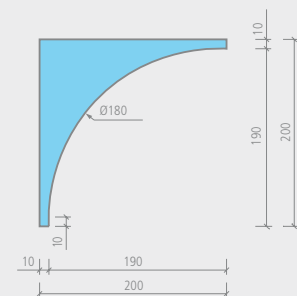

Technical drawings

wedi *Moltoromo* | corner profile

Description

wedi Moltoromo corner profile, inside radius 180 mm

Length x width x height

Packing unit

Order no.

200 x 200 x 2600 mm

1 unit

07-64-49/010

! • Delivery time is approx. 4 – 5 weeks.

🔧 • 1 corner profile

m² Moltoromo corner profile,
inside radius 180 mm

• Inside: approx. 0.68 m²

Technical drawings

Moltoromo modular shower screen system

wedi *Moltoromo* | centered end profile

Description	Length x width x height	Packing unit	Order no.
wedi Moltoromo centered end profile	93,3 x 100 x 2600 mm	1 unit	07-64-49/008

-  • Delivery time is approx. 4 – 5 weeks.
-  • 1 end profile + 1 spring

 Moltoromo centered end profile
• outside: approx. 0.68 m²

Technical drawings

wedi *Moltoromo* | lateral end profile

Description	Length x width x height	Packing unit	Order no.
wedi Moltoromo lateral end profile	100 x 100 x 2600 mm	1 unit	07-64-49/009