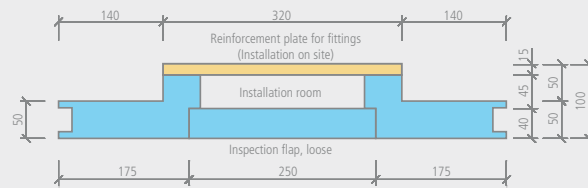

Technical drawings