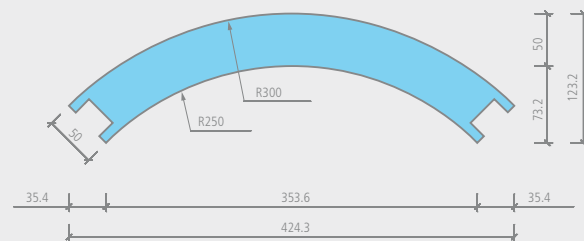

-  Moltoromo straight wall segment, 600 mm
 - Inside: approx. 1.56 m²
 - Outside: approx. 1.56 m²

Technical drawings

wedi *Moltoromo* | angled wall segment

Description	Length x width x height	Packing unit	Order no.
wedi Moltoromo angled wall segment	300 x 300 x 2600 mm	1 unit	07-64-49/002

-  • Delivery time is approx. 4 – 5 weeks.
-  • 1 wall segment + 2 springs
-  • 2 x labour

-  Moltoromo angled wall segment
- Inside: ca. 1.30 m²
- Outside: ca. 1.56 m²

Technical drawings

wedi *Moltoromo* | curved wall segment, diameter 500 mm

Description	Length x width x height	Packing unit	Order no.
wedi Moltoromo curved wall segment, diameter 500 mm	424,3/123,1 x 50 x 2600 mm	1 unit	07-64-49/005

-  • Delivery time is approx. 4 – 5 weeks.
-  • 1 wall segment + 2 springs
-  • 2 x labour

-  Moltoromo curved wall segment,
diameter 500 mm
- Inside: approx. 1.02 m²
- Outside: approx. 1.23 m²

Technical drawings

Moltoromo modular shower screen system

wedi *Moltoromo* | curved wall segment, diameter 1000 mm