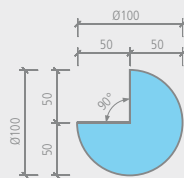

Technical drawings