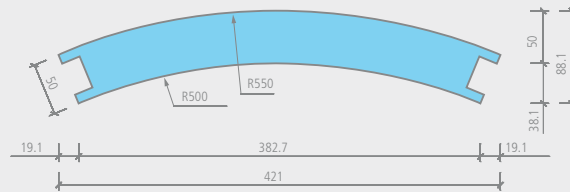

-  Moltoromo straight wall segment, 600 mm
 - Inside: approx. 1.56 m²
 - Outside: approx. 1.56 m²

Technical drawings

wedi *Moltoromo* | angled wall segment

Description	Length x width x height	Packing unit	Order no.
wedi Moltoromo angled wall segment	300 x 300 x 2600 mm	1 unit	07-64-49/002

-  Moltoromo curved wall segment,
diameter 500 mm
- Inside: approx. 1.02 m²
- Outside: approx. 1.23 m²

Technical drawings

Moltoromo modular shower screen system

wedi *Moltoromo* | curved wall segment, diameter 1000 mm

Description	Length x width x height	Packing unit	Order no.
wedi Moltoromo curved wall segment, diameter 1000 mm	421/88,1 x 50 x 2600 mm	1 unit	07-64-49/006

! • Delivery time is approx. 4 – 5 weeks.

🔧 • 1 wall segment + 2 springs

👤 2 x labour

m² Moltoromo curved wall segment, diameter 1000 mm

• Inside: approx. 1.02 m²

• Outside: approx. 1.12 m²

Technical drawings

wedi *Moltoromo* | curved wall segment, diameter 1500 mm

Description	Length x width x height	Packing unit	Order no.
wedi Moltoromo curved wall segment, diameter 1500 mm	414,1/75,6 x 50 x 2600 mm	1 unit	07-64-49/001