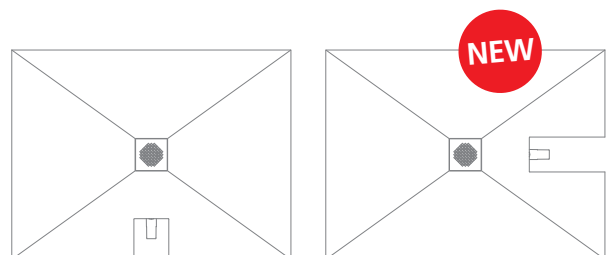

Double
the showering fun

2 new Fundos = a multitude of new possibilities

wedi Fundo *Plauo*

The flattest wedi shower base of all time. Now, there's yet another connection variant for even more flexibility during assembly

- The flattest complete system for floor-level showers
- Minimal overall assembly height:
65 mm incl. a permanently integrated drain
- Perfectly suitable for all kinds of renovation
- Versatile and easy to use
- 100 % water-tight with the wedi system guarantee

wedi Fundo *Plauo*
Version A,
connection on the long side
1200 x 900 mm

wedi Fundo *Plauo*
Version B,
connection on the short side
1200 x 900 mm

wedi Fundo *Riolito*

High-quality, floor-level shower elements with linear drains

- Extra long format measuring 1,800 x 900 x 60 mm, ideal for renovations and as a replacement for the bathtub
- Linear drains measuring 800 mm long
- Absolutely even slope that has been precisely predefined at the factory
- Extensive Riolito accessories available: drains, covers and laying products