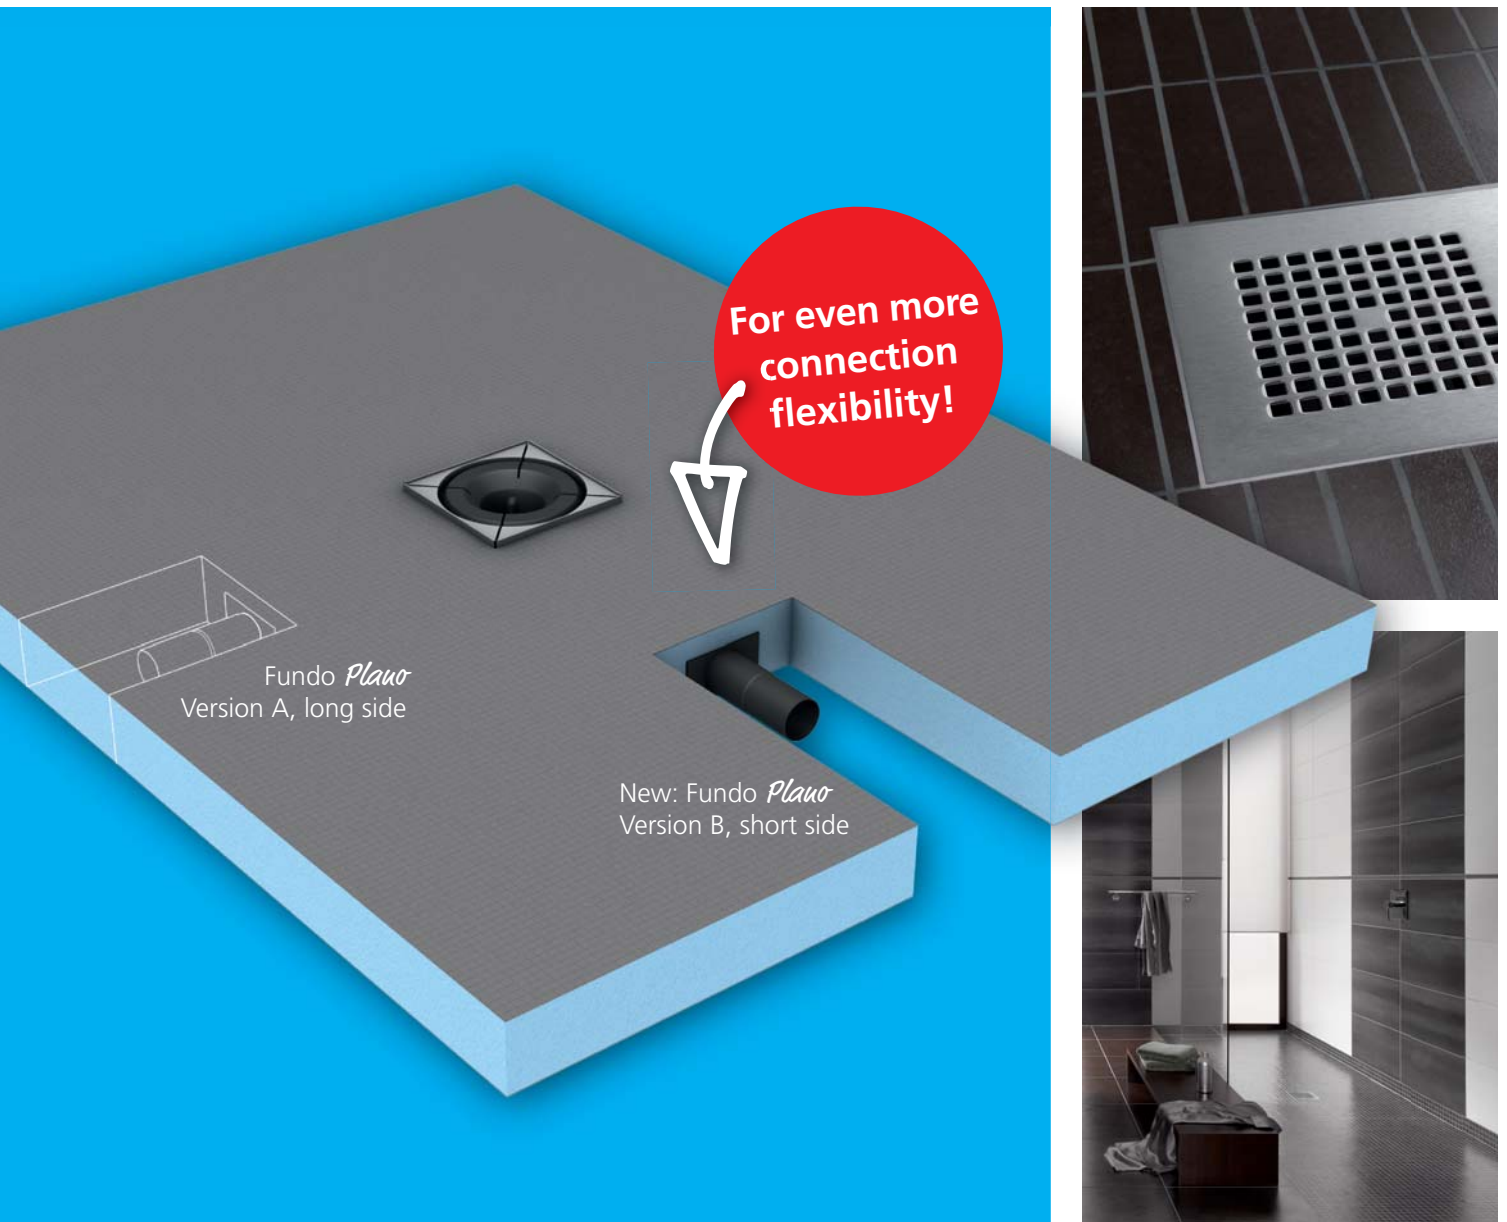

Double
the showering fun

2 new Fundos = a multitude of new possibilities

wedi Fundo *Plauo*

The flattest wedi shower base of all time. Now, there's yet another connection variant for even more flexibility during assembly

- The flattest complete system for floor-level showers
- Minimal overall assembly height:
65 mm incl. a permanently integrated drain
- Perfectly suitable for all kinds of renovation
- Versatile and easy to use
- 100 % water-tight with the wedi system guarantee

wedi Fundo *Plauo*
Version A,
connection on the long side
1200 x 900 mm

wedi Fundo *Plauo*
Version B,
connection on the short side
1200 x 900 mm

wedi Fundo *Riolito*

High-quality, floor-level shower elements with linear drains

- Extra long format measuring 1,800 x 900 x 60 mm, ideal for renovations and as a replacement for the bathtub
- Linear drains measuring 800 mm long
- Absolutely even slope that has been precisely predefined at the factory
- Extensive Riolito accessories available: drains, covers and laying products