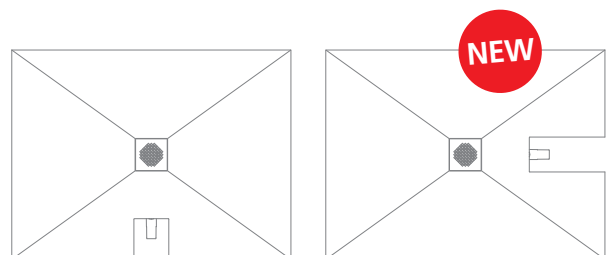

Double
the showering fun

2 new Fundos = a multitude of new possibilities

wedi Fundo *Plauo*

The flattest wedi shower base of all time. Now, there's yet another connection variant for even more flexibility during assembly

- The flattest complete system for floor-level showers
- Minimal overall assembly height:
65 mm incl. a permanently integrated drain
- Perfectly suitable for all kinds of renovation
- Versatile and easy to use
- 100 % water-tight with the wedi system guarantee

wedi Fundo *Plauo*
Version A,
connection on the long side
1200 x 900 mm

wedi Fundo *Plauo*
Version B,
connection on the short side
1200 x 900 mm

wedi Fundo *Riolito*

High-quality, floor-level shower elements with linear drains

- Extra long format measuring 1,800 x 900 x 60 mm, ideal for renovations and as a replacement for the bathtub
- Linear drains measuring 800 mm long
- Absolutely even slope that has been precisely predefined at the factory
- Extensive Riolito accessories available: drains, covers and laying products